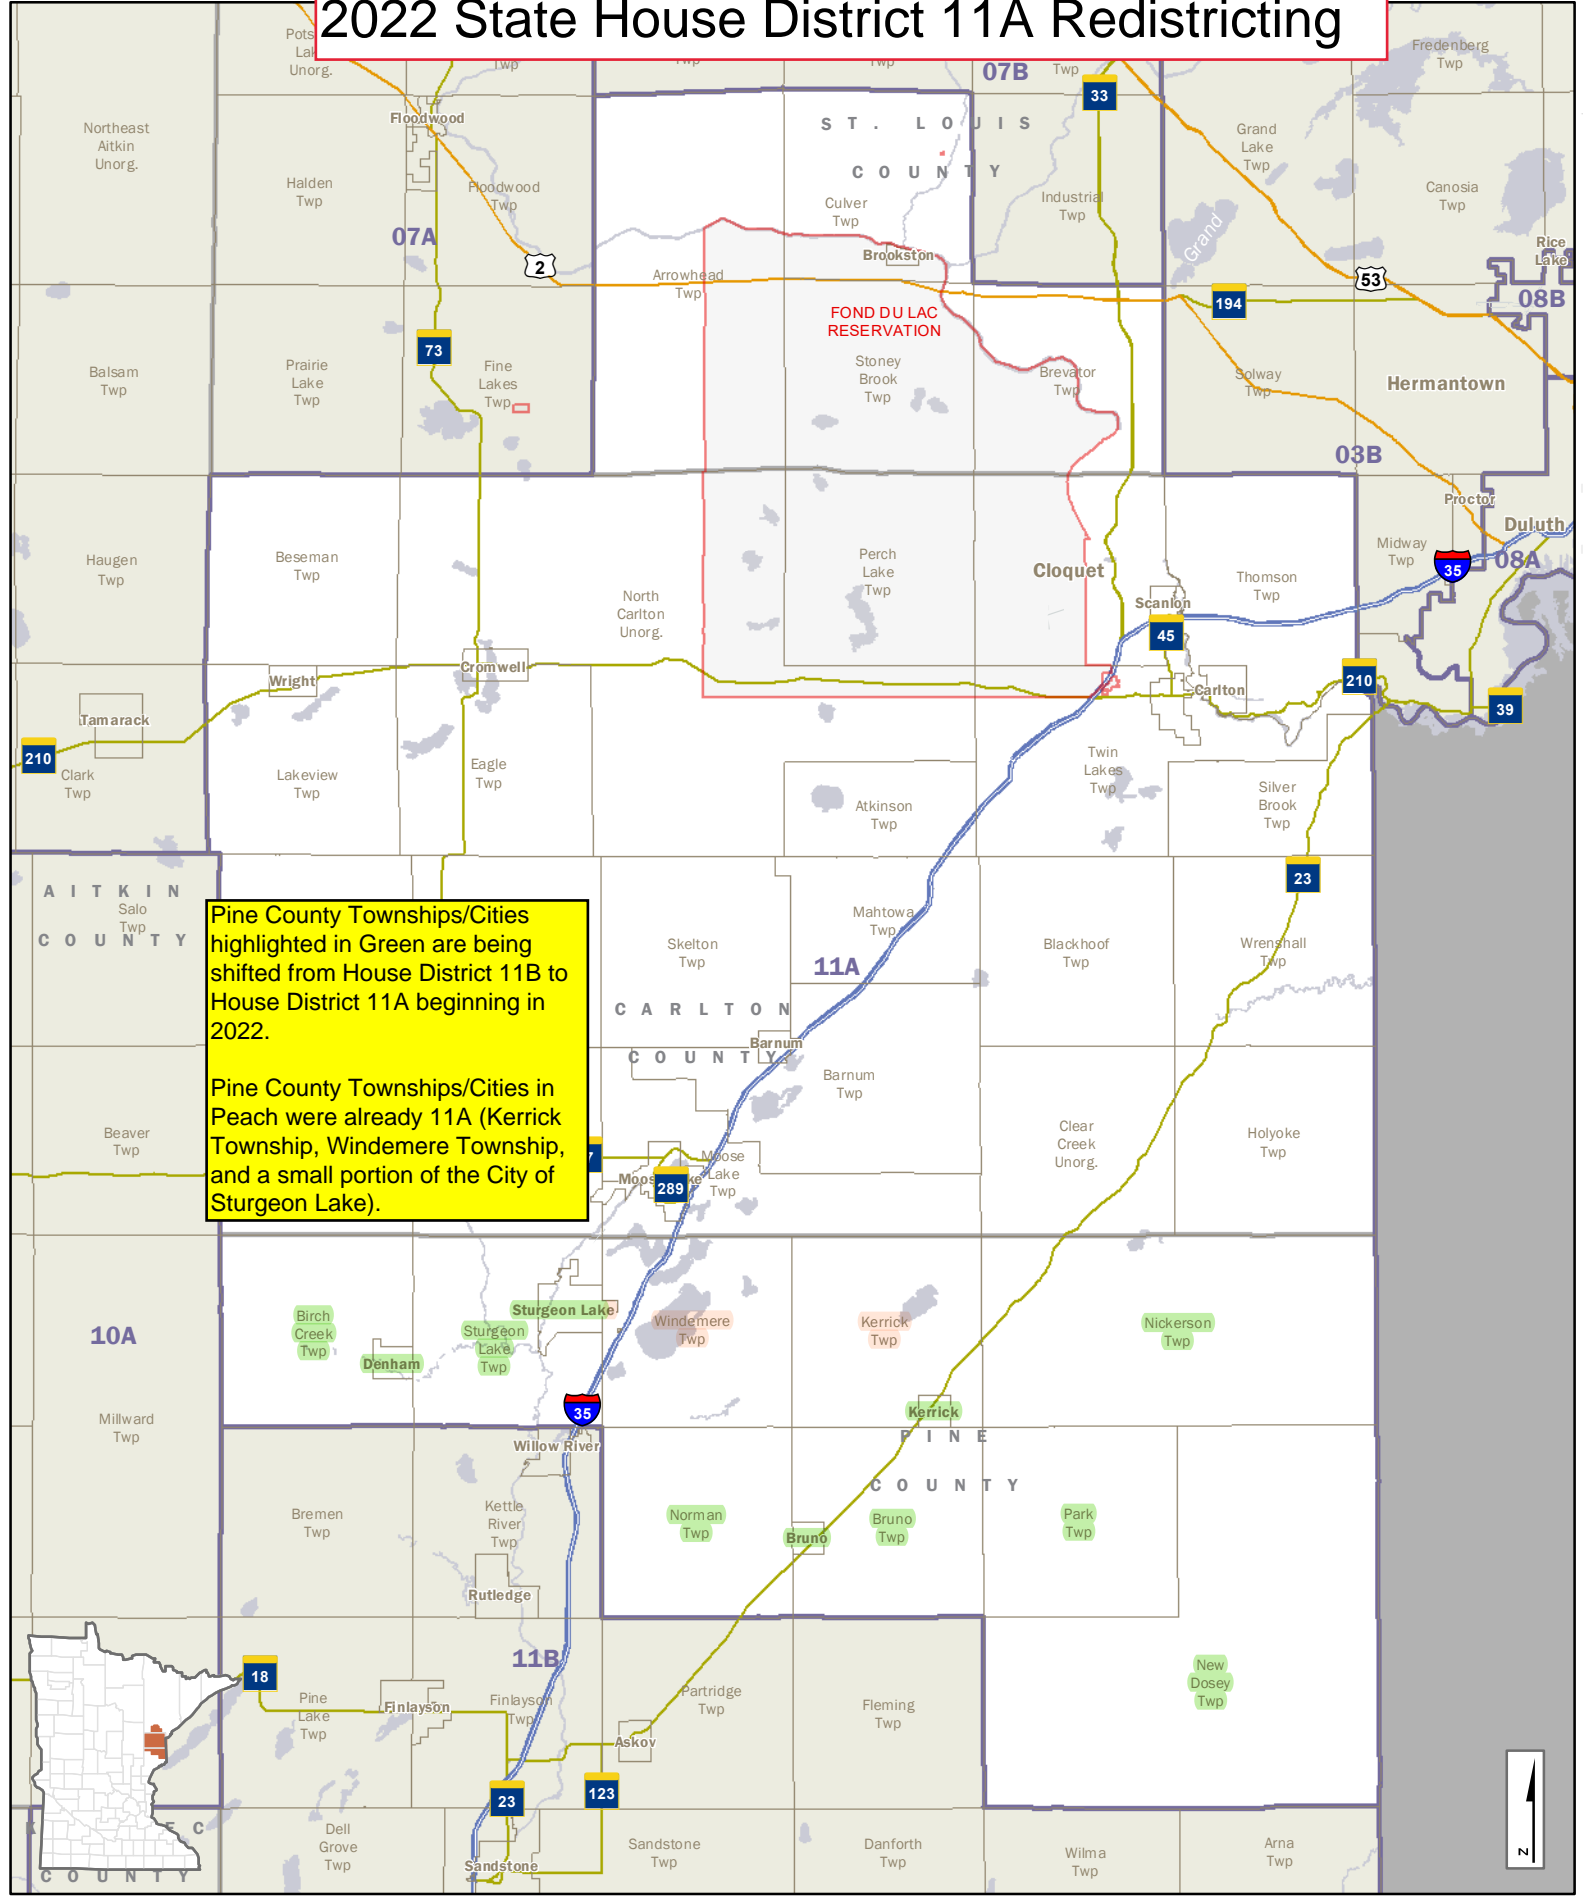

2022 State House District 11A Redistricting

Pine County Townships/Cities highlighted in Green are being shifted from House District 11B to House District 11A beginning in 2022.

Pine County Townships/Cities in Peach were already 11A (Kerrick Township, Windemere Township, and a small portion of the City of Sturgeon Lake).

House District 11A

- Interstate Hwy
- US Hwy
- State Hwy
- Ramps
- County Road
- Local Road
- City/Town Name
- 11A House Districts
- Counties
- Lakes & Streams